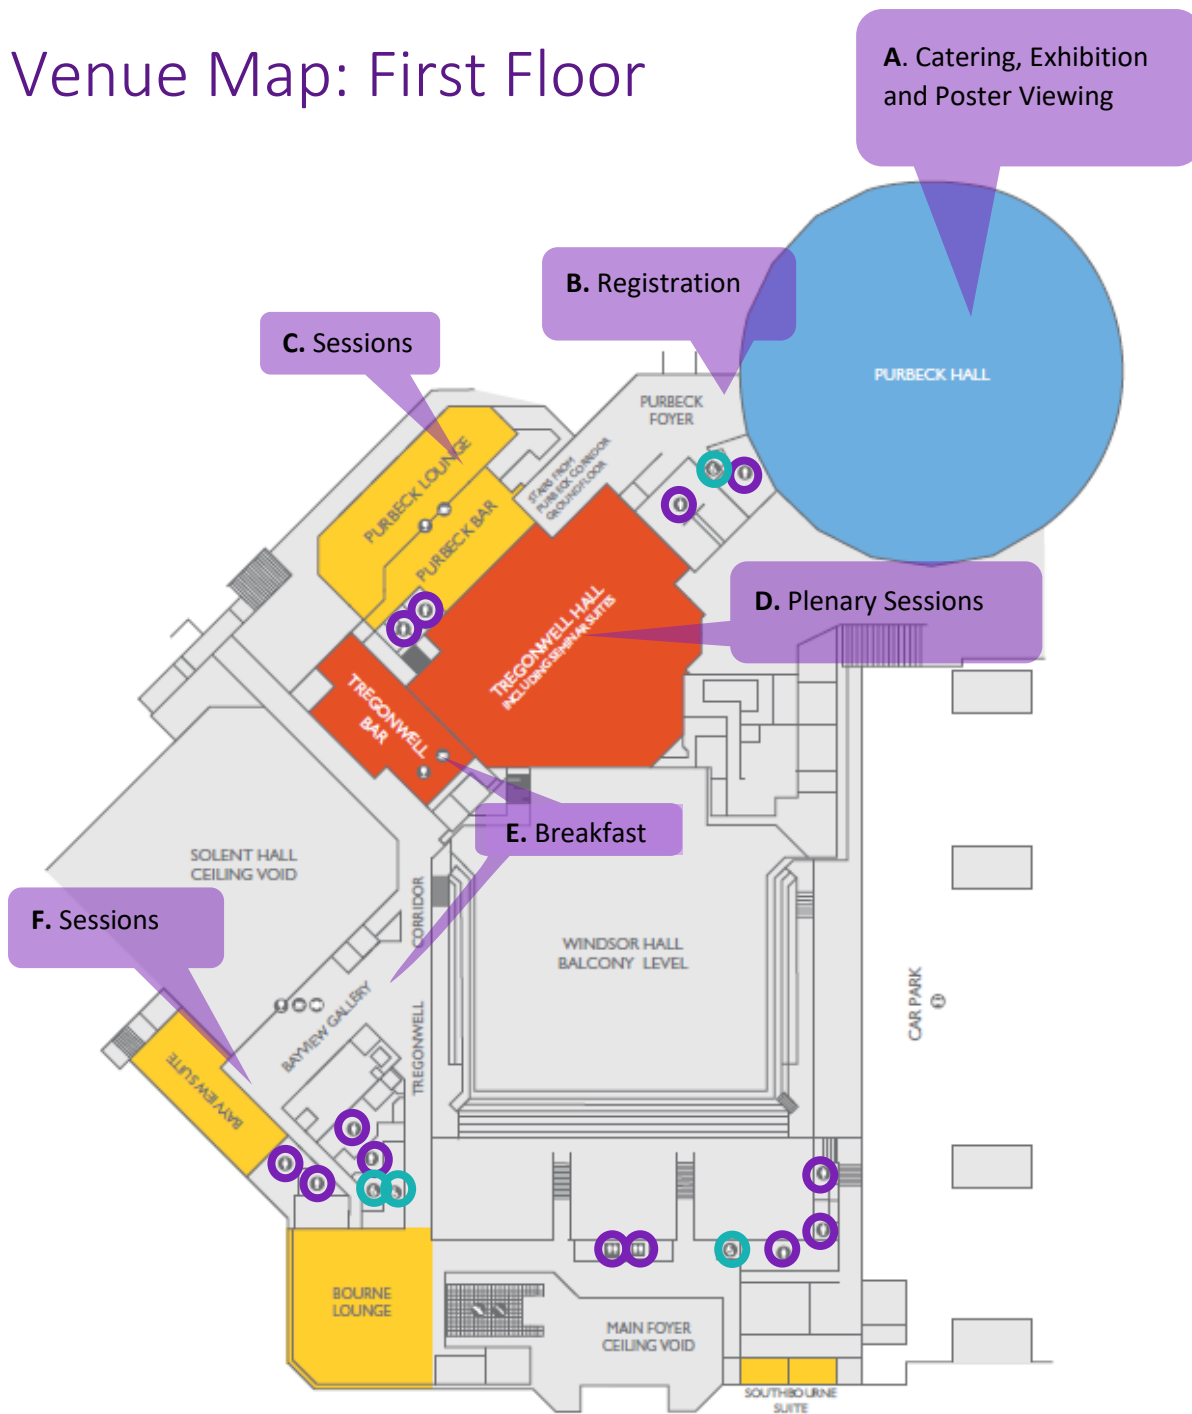

Venue Map: First Floor

Key:

A.	Purbeck Hall – Catering, Exhibition & Poster Viewing	E.	Tregonwell Bar & Bayview Gallery - Breakfast
B.	Registration	F.	Bayview Suite - Sessions
C.	Purbeck Lounge - Sessions		Toilets
D.	Tregonwell Hall - Plenary Sessions		Disabled Toilets